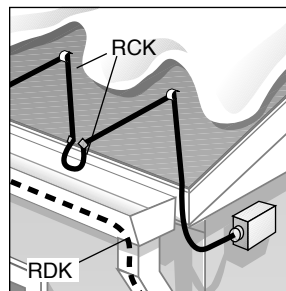

RCK-1 & RDK-1 Mounting Kits

RCK-1 (340179)
Roof clips (10) to attach cable

RDK-1 (340160)
Downspout hangers (1) to suspend cable in downspout